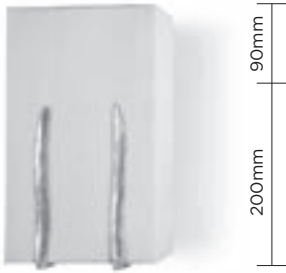

TWL25 RECTANGULAR COCTEAU
WALL LIGHT

HEIGHT	290mm	11 1/2"
WIDTH	165mm	6 1/2"
PROJECTION	120mm	4 3/4"

BACKPLATE DIMENSIONS
Diameter 115mm (4 1/2")

Technical data sheet available

FINISHES
Bronzed/Burnished Silver/Gold

Alternative finishes available
See page 100 for further information

CONSTRUCTED FROM
Forged steel with decorative finish

NET WEIGHT	1kg	2 1/4 lb

Designed by Andrew & Sarah Hills © Porta Romana Limited

LAMPSHADE	6 1/2" Open Back Rectangle 6 1/2" x 4 1/4" x 11 1/4" 165mm x 108mm x 286mm
MAX WATTAGE	1 x 25W

LAMP	1 x SES (E14) Candle bulb
VOLTAGE	220-240 V

SEE PAGE 54 FOR TWL80 OVAL COCTEAU
WALL LIGHT

Surcharge €70

PRICE EXCLUDING TAX		
Lamp	€510	Silk Shade €159
		Satin Shade €228