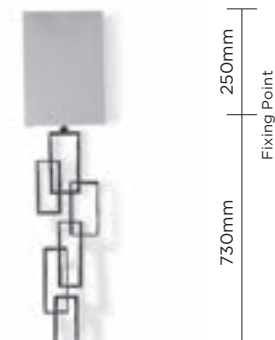

TWL56L LARGE SALPERTON WALL LIGHT

HEIGHT	790mm	31"
WITH SHADE	980mm	38 1/2"
WIDTH	180mm	7"
WITH SHADE	229mm	9"
PROJECTION	102mm	4"

BACKPLATE DIMENSIONS
Diameter 115mm (4 1/2")

Technical data sheet available

FINISHES
Bronzed/Decayed Gold/Decayed Silver/White Gold
Alternative finishes available
See page 100 for further information

CONSTRUCTED FROM
Forged steel with decorative finish

Designed by Andrew & Sarah Hills © Porta Romana Limited

NET WEIGHT	1.7kg	3 3/4lb
LAMPSHADE	9" Open Back Rectangle 9" x 3 1/2" x 12 3/4" 229mm x 89mm x 324mm	
MAX WATTAGE	1 x 25W	
LAMP VOLTAGE	1 x SES (E14) Candle bulb 220-240 V	
QUICK SHIP	White Gold with Putty silk shade	

PRICE EXCLUDING TAX		
Lamp	€940	Silk Shade €189 Satin Shade €270