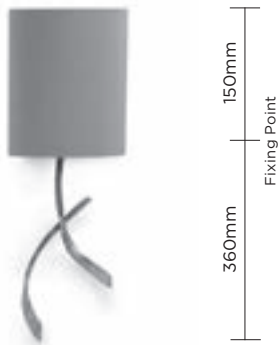

TWL86 SABRE WALL LIGHT

HEIGHT 420mm 16 1/2"
WITH SHADE 510mm 20"
WIDTH 140mm 5 1/2"
WITH SHADE 185mm 7 1/4"
PROJECTION 115mm 4 1/2"

BACKPLATE DIMENSIONS
Diameter 115mm (4 1/2")

Technical data sheet available

FINISHES
Bronzed/Decayed Silver/French Brass

Alternative finishes available
See page 100 for further information

CONSTRUCTED FROM
Forged steel with decorative finish

NET WEIGHT 0.7kg 1 1/2 lb

Designed by Andrew & Sarah Hills © Porta Romana Limited

LAMPSHADE 7 1/4" Open Back Oval
Base 7 1/4" x 4 1/4",
Top 7 1/4" x 4 1/4", Slope 9"
184mm x 108mm,
184mm x 108mm, 229mm

MAX WATTAGE 1 x 25W

LAMP 1 x G9 Halogen bulb

VOLTAGE 220-240 V

Surcharge €70

PRICE EXCLUDING TAX		
Lamp	€655	
Silk Shade		€191
Satin Shade		€273