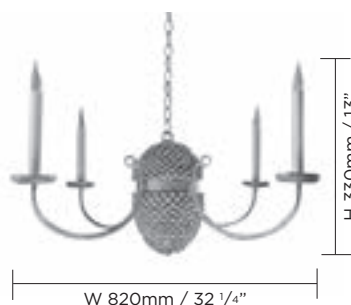

MCL17 PINE CONE CHANDELIER

TOTAL DROP 1415mm 55 3/4"
(including ceiling rose, 1 metre of chain and fixture)
MINIMUM DROP 390mm 14"
(including ceiling rose, minimum amount of chain possible and fixture)
CEILING ROSE DIMENSIONS
Diameter 115mm (4 1/2") x Depth 40mm (1 1/2")
1 metre (39 1/4") chain included.
Extra chain available, €251 per metre
Technical data sheet available

FINISHES
Silver

Designed by Andrew & Sarah Hills © Porta Romana Limited

CONSTRUCTED FROM
Brass, steel and cast composite with decorative finish
NET WEIGHT 4kg 8 3/4 lb
MAX WATTAGE 4 x 25W
LAMPS 4 x SES (E14) Flame Tip Candle bulb
VOLTAGE 220-240V

PRICE EXCLUDING TAX
Lamp €2660