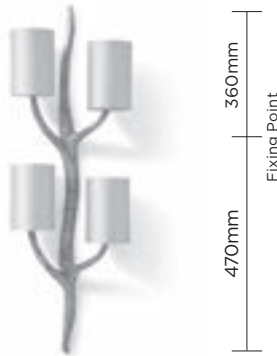

TWL44L LARGE RAMEAU
WALL LIGHT

HEIGHT	830mm	32 3/4"
WIDTH	200mm	7 3/4"
WITH SHADE	290mm	11 1/2"
PROJECTION	140mm	5 1/2"

Wall mounting bracket
H 18mm (3/4") x W 25mm (1")

Technical data sheet available

FINISHES
Decayed Gold/Decayed Silver/
Very Decayed Silver

Alternative finishes available
See page 100 for further information

CONSTRUCTED FROM
Cast alloy with decorative finish

Designed by Andrew & Sarah Hills © Porta Romana Limited

NET WEIGHT	1.1kg	2 1/2 lb
LAMPSHADE	4 x 4" Cylinder 4" x 4" x 6" 102mm x 102mm x 152mm	
MAX WATTAGE	4 x 25W	
LAMPS	4 x G9 Halogen bulb	
VOLTAGE	220-240 V	

PRICE EXCLUDING TAX			
Lamp	€1190	Silk Shade	€97 each
		Satin Shade	€140 each