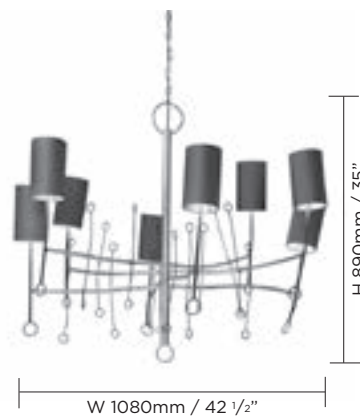

MCL20S SHORT LOLLIPOP CHANDELIER

TOTAL DROP 1975mm 77 3/4"
(including ceiling rose, 1 metre of chain and fixture)
MINIMUM DROP 970mm 38 1/4"
(including ceiling rose, minimum amount of chain possible and fixture)

CEILING ROSE DIMENSIONS
Diameter 115mm (4 1/2") x Depth 40mm (1 1/2")
1 metre (39 1/4") chain included.
Extra chain available, €251 per metre
Technical data sheet available

FINISHES
Scratched Gold with Fired Copper
Scratched Silver with Fired Copper
Alternative finishes available
See page 100 for further information

Designed by Gareth Devonald Smith © Porta Romana Limited

CONSTRUCTED FROM
Forged steel with decorative finish
NET WEIGHT 7kg 15 1/2 lb
LAMPSHADE 8 x 4 1/4" Cylinder
4 1/4" x 4 1/4" x 7 1/4"
108mm x 108mm x 184mm
MAX WATTAGE 8 x 25W
LAMPS 8 x G9 Halogen bulb
VOLTAGE 220-240 V
REQUIRES DEDICATED CARRIER
REQUIRES CRATE FOR ALL OVERSEAS DESTINATIONS

PRICE EXCLUDING TAX
Lamp €4970 Silk Shade €99 each
Satin Shade €141 each