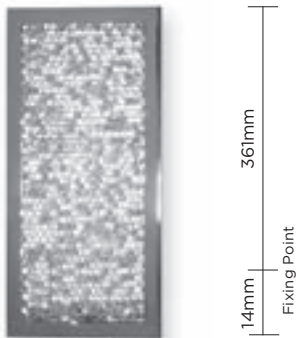

TWL90 CHLOE WALL LIGHT

HEIGHT	375mm	14 3/4"
WIDTH	175mm	7"
PROJECTION	65mm	2 1/2"

BACKPLATE DIMENSIONS
H 375mm (14 3/4") x W 175mm (7")

Technical data sheet available

FINISHES
Perspex with Nickel/Bronze

CONSTRUCTED FROM
Nickel plated or patinated bronze, brass and perspex

NET WEIGHT	2.8kg	6 1/4 lb

Designed by Andrew & Sarah Hills © Porta Romana Limited

LAMP	LED strips supplied fitted 50,000 hrs predicted life 2700k warm white
MAX WATTAGE	6W (equivalent to 20-25W incandescent output)

VOLTAGE	24 V fitted with external driver, suitable for direct mains connection (230-240V)

PART L COMPLIANT (UK)

PRICE EXCLUDING TAX	
Lamp	€1680