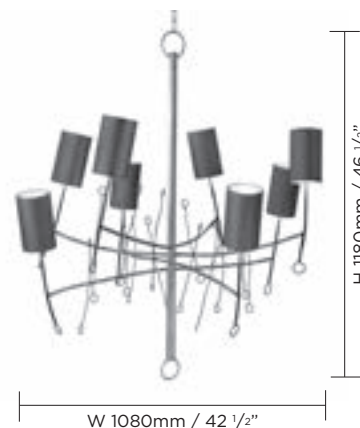

MCL20L LARGE LOLLIPOP CHANDELIER

TOTAL DROP 2265mm 89"
(including ceiling rose, 1 metre of chain and fixture)
MINIMUM DROP 1300mm 51"
(including ceiling rose, minimum amount of chain possible and fixture)

CEILING ROSE DIMENSIONS
Diameter 115mm (4 1/2") x Depth 40mm (1 1/2")
1 metre (39 1/4") chain included.
Extra chain available, €251 per metre
Technical data sheet available

FINISHES
Scratched Gold with Fired Copper
Scratched Silver with Fired Copper
Alternative finishes available
See page 100 for further information

Designed by Gareth Devonald Smith © Porta Romana Limited

CONSTRUCTED FROM
Forged steel with decorative finish
NET WEIGHT 7kg 15 1/2 lb
LAMPSHADE 8 x 4 1/4" Cylinder
4 1/4" x 4 1/4" x 7 1/4"
108mm x 108mm x 184mm
MAX WATTAGE 8 x 25W
LAMPS 8 x G9 Halogen bulb
VOLTAGE 220-240 V
REQUIRES DEDICATED CARRIER
REQUIRES CRATE FOR ALL OVERSEAS DESTINATIONS

PRICE EXCLUDING TAX
Lamp €5065 Silk Shade €99 each
Satin Shade €141 each