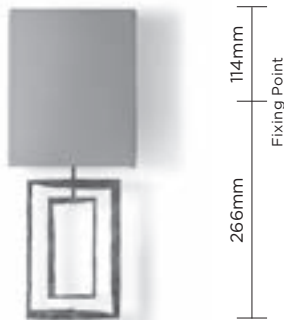

TWL72 SALPERTINI WALL LIGHT

HEIGHT	350mm	13 3/4"
WITH SHADE	380mm	15"
WIDTH	120mm	4 3/4"
WITH SHADE	152mm	6"
PROJECTION	85mm	3 1/4"

BACKPLATE DIMENSIONS
H 140mm (5 1/2") x W 115mm (4 1/2")

Technical data sheet available

FINISHES
Bronzed/Decayed Gold/Decayed Silver/White Gold

Alternative finishes available
See page 100 for further information

CONSTRUCTED FROM
Forged steel with decorative finish

Designed by Andrew & Sarah Hills © Porta Romana Limited

NET WEIGHT	0.7kg	1 1/2 lb
LAMPSHADE	6" Open Back Rectangle 6" x 3" x 7 1/2" 152mm x 76mm x 191mm	
MAX WATTAGE	1 x 25W	

LAMP	1 x G9 Halogen bulb
VOLTAGE	220-240 V

QUICK SHIP Bronzed with Putty silk shade

Surcharge €70

PRICE EXCLUDING TAX		
Lamp	€615	
Silk Shade		€159
Satin Shade		€228