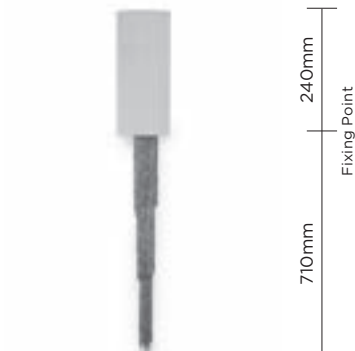

HEIGHT 765mm 30"  
 WITH SHADE 950mm 37 1/2"  
 WIDTH 115mm 4 1/2"  
 WITH SHADE 152mm 6"  
 PROJECTION 115mm 4 1/2"

BACKPLATE DIMENSIONS  
 Diameter 115mm (4 1/2")

Technical data sheet available

FINISHES  
 Bronzed/Burnt Silver/White Gold