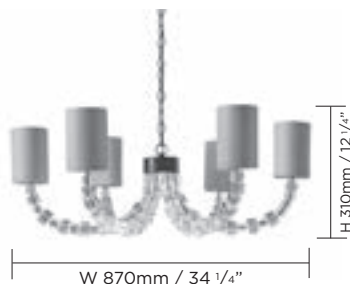

MCL13 ROUND LARTIGUE CHANDELIER

TOTAL DROP 1315mm 51 3/4"
(including ceiling rose, 1 metre of chain and fixture)
MINIMUM DROP 340mm 13 1/2"
(including ceiling rose, minimum amount of chain possible and fixture)

CEILING ROSE DIMENSIONS
Diameter 115mm (4 1/2") x Depth 40mm (1 1/2")
1 metre (39 1/4") chain included.
Extra chain available, €251 per metre
Technical data sheet available

FINISHES
Clear crystal with Nickel, Burnt Silver or French Brass

Alternative finishes available
See page 100 for further information

Designed by Andrew & Sarah Hills © Porta Romana Limited

CONSTRUCTED FROM
Nickel plated steel or steel with decorative finish with crystal cubes

NET WEIGHT 7kg 15 1/2 lb

LAMPSHADE 6 x 4" Cylinders
4" x 4" x 6"
102mm x 102mm x 152mm

MAX WATTAGE 6 x 25W

LAMPS VOLTAGE 6 x SES (E14) Candle bulb
220-240 V

REQUIRES DEDICATED CARRIER

QUICK SHIP with Putty silk shade
5 DAY SERVICE

PRICE EXCLUDING TAX
Lamp €4295 Silk Shade €97 each
Satin Shade €140 each