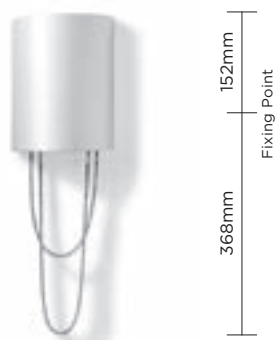

TWL58S SMALL PENDOLINO WALL LIGHT

HEIGHT	430mm	17"
WITH SHADE	520mm	20 1/2"
WIDTH	130mm	5"
WITH SHADE	165mm	6 1/2"
PROJECTION	85mm	3 1/4"

BACKPLATE DIMENSIONS
Diameter 115mm (4 1/2")

Technical data sheet available

FINISHES
Burnt Silver/French Brass/Nickel
Alternative finishes available
See page 100 for further information

CONSTRUCTED FROM
Forged steel with decorative finish or nickel plated brass

Designed by Andrew & Sarah Hills © Porta Romana Limited

NET WEIGHT	0.5kg	1lb
LAMPSHADE	6" Semi Cylinder 6 1/2" x 3 1/4" x 8 1/2" 165mm x 83mm x 216mm	
MAX WATTAGE	1 x 25W	
LAMP VOLTAGE	1 x G9 Halogen bulb 220-240 V	
QUICK SHIP	Nickel with Putty silk shade	

PRICE EXCLUDING TAX		
Lamp	€690	Silk Shade €159 Satin Shade €228