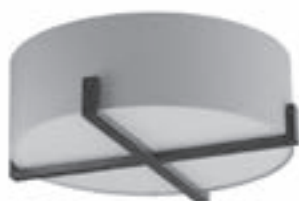

MCL32 CROSS BRACED BULKHEAD

HEIGHT 190mm 7 1/2"
WIDTH 540mm 21 1/4"

CEILING ROSE DIMENSIONS
Diameter 75mm (3")
x Depth 30mm (1 1/4")
Technical data sheet available

FINISHES
Bronze
Nickel - Available from Spring 2014

Designed by Andrew & Sarah Hills © Porta Romana Limited

CONSTRUCTED FROM
Patinated brass and perspex
NET WEIGHT 2.2kg 4 3/4 lb
LAMP SHADE 20" Short Cylinder with Champagne Perspex diffuser
20" x 20" x 6 1/2"
508mm x 508mm x 165mm
MAX WATTAGE 2 x 25W
LAMPS 2 x SES (E14) Candle bulb
VOLTAGE 220-240 V

PRICE EXCLUDING TAX
Lamp €1125   Silk Shade €389
Satin Shade €552