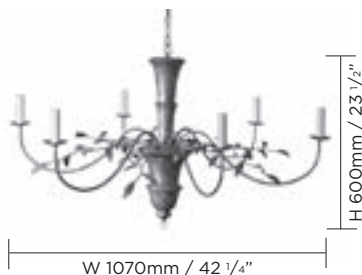

MCL01 OLIVE LEAF CHANDELIER

TOTAL DROP 1760mm 69 1/4"
(including ceiling rose, 1 metre of chain and fixture)
MINIMUM DROP 800mm 31 1/2"
(including ceiling rose, minimum amount of chain possible and fixture)
CEILING ROSE DIMENSIONS
Diameter 125mm (5") x Depth 160mm (6 1/4")
1 metre (39 1/4") chain included.
Extra chain available, €251 per metre
Technical data sheet available

FINISHES
Limed White/Very Decayed Silver
Alternative finishes available
See page 100 for further information

Designed by Andrew & Sarah Hills © Porta Romana Limited

CONSTRUCTED FROM
Steel and cast composite with decorative finish
NET WEIGHT 4kg 8 3/4 lb
LAMPS 6 x SES (E14) Candle bulb
MAX WATTAGE 6 x 25W
VOLTAGE 220-240 V

PRICE EXCLUDING TAX
Lamp €2375