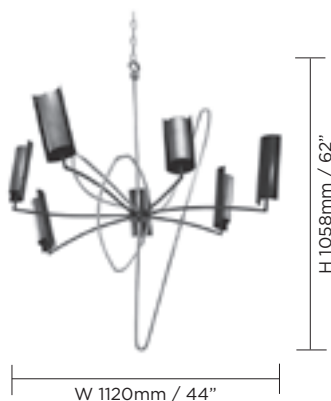

MCL34 SPUTNIK CEILING LIGHT

TOTAL DROP 2065mm 81 1/4"
(including ceiling rose, 1 metre of chain and fixture)
MINIMUM DROP 1158mm 43 1/4"
(including ceiling rose, minimum amount of chain possible and fixture)

CEILING ROSE DIMENSIONS
Diameter 115mm (4 1/2") x Depth 20mm (3/4")
1 metre (39 1/4") chain included.
Extra chain available, €251 per metre
Technical data sheet available

FINISHES
Antiqued Brass, Bronze and Polished Brass

Designed by Gareth Devonald Smith © Porta Romana Limited

CONSTRUCTED FROM
Patinated brass
NET WEIGHT 8.4kg 18 1/2 lb
MAX WATTAGE 7 x 25W
LAMP 7 x G9 Halogen bulb
VOLTAGE 220-240 V
REQUIRES DEDICATED CARRIER
REQUIRES CRATE FOR ALL OVERSEAS DESTINATIONS

PRICE EXCLUDING TAX
Lamp €8150