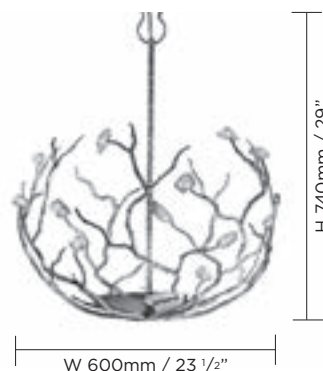

MCL18L LARGE BLOSSOM CHANDELIER

TOTAL DROP 1825mm 72"
(including ceiling rose, 1 metre of chain and fixture)
MINIMUM DROP 880mm 34 3/4"
(including ceiling rose, minimum amount of chain possible and fixture)
CEILING ROSE DIMENSIONS
Diameter 115mm (4 1/2") x Depth 40mm (1 1/2")
1 metre (39 1/4") chain included.
Extra chain available, €360 per metre
Technical data sheet available

FINISHES
Decayed Silver/White Gold with Glass detail

Alternative finishes available
See page 100 for further information

Designed by Andrew & Sarah Hills © Porta Romana Limited

CONSTRUCTED FROM
Forged steel with decorative finish and glass
NET WEIGHT 6.5kg 14 1/4 lb
LAMPS 3 x G9 Halogen bulb
MAX WATTAGE 3 x 25W
VOLTAGE 220-240 V
REQUIRES DEDICATED CARRIER
REQUIRES CRATE FOR ALL OVERSEAS DESTINATIONS

PRICE EXCLUDING TAX
Lamp €4485