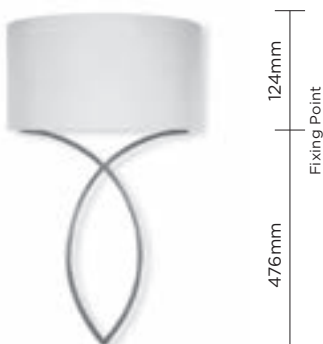

TWL15 NICOLAS WALL LIGHT

HEIGHT	530mm	21"
WITH SHADE	600mm	23 3/4"
WIDTH	310mm	12 1/4"
WITH SHADE	356mm	14"
PROJECTION	152mm	6"

LAMPSHADE	14" Semi Cylinder 14" x 6" x 7 1/2" 356mm x 152mm x 191mm 14" Corridor (See page 88)	
MAX WATTAGE	1 x 25W	
LAMP	1 x G9 Halogen bulb	
VOLTAGE	220-240 V	

BACKPLATE DIMENSIONS
Diameter 115mm (4 1/2")
Technical data sheet available

FINISHES
Antiqued Brass/Nickel

CONSTRUCTED FROM
Nickel plated steel or patinated brass

QUICK SHIP Antiqued Brass/Nickel with Putty silk shade

Surcharge €70

NET WEIGHT	1.6kg	3 1/2 lb

PRICE EXCLUDING TAX			
Lamp	€705	Silk Shade	€187
		Satin Shade	€266

Designed by Nicolas Aubagnac © Porta Romana Limited