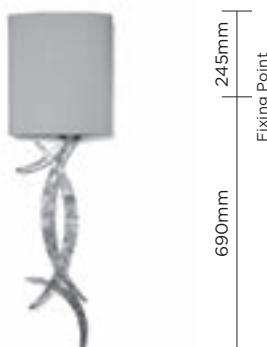

TWL47 MIRO WALL LIGHT

HEIGHT	750mm	29 1/2"
WITH SHADE	935mm	36 3/4"
WIDTH	220mm	8 3/4"
WITH SHADE	305mm	12"
PROJECTION	127mm	5"

BACKPLATE DIMENSIONS
Diameter 115mm (4 1/2")

Technical data sheet available

FINISHES
Bright Gold/Burnt Silver/French Brass

Alternative finishes available
See page 100 for further information

CONSTRUCTED FROM
Forged steel with decorative finish

Designed by Andrew & Sarah Hills © Porta Romana Limited

NET WEIGHT	2.7kg	6lb
LAMPSHADE	12" Open Back Miro 12" x 5" x 13" 305mm x 127mm x 330mm	
MAX WATTAGE	1 x 25W	
LAMP	1 x SES (E14) Candle bulb	
VOLTAGE	220-240 V	

PRICE EXCLUDING TAX			
Lamp	€965	Silk Shade	€247
		Satin Shade	€350