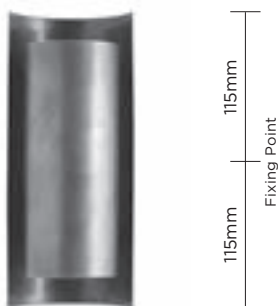

HEIGHT	230mm	9"
WIDTH	100mm	4"
PROJECTION	90mm	3 1/2"

BACKPLATE DIMENSIONS
H 160mm (6 1/2") x W 40mm (1 1/2")

Technical data sheet available

FINISHES
Antiqued Brass and Bronze

DESIGNER'S NOTE
It is a characteristic for this brass finish to develop
a patination over time

CONSTRUCTED FROM
Patinated brass

NET WEIGHT	0.8kg	1 1/2 lb

Designed by Gareth Devonald Smith © Porta Romana Limited

LAMP	1 x G9 Halogen bulb
MAX WATTAGE	1 x 25W
VOLTAGE	220-240 V

PRICE EXCLUDING TAX	
Lamp	€1350