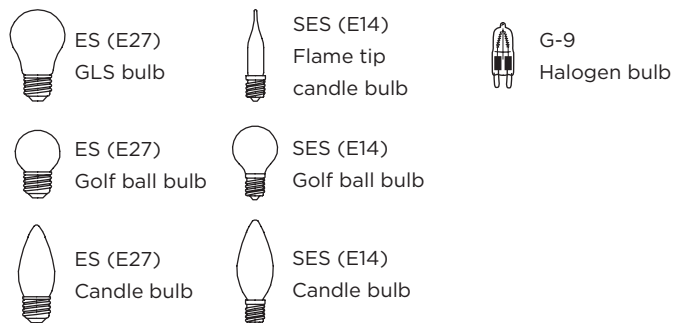

- Shades supplied with a bathroom wall light will have a shade ring fitting.

Bathroom wall light specification:

LAMP	1 x Halogen G-9 Lamp
MAX WATTAGE	25W
VOLTAGE	220-240 V
SURCHARGE	€70

- See page 104 for important warranty information.

ROD AND BOLT (FOR YACHTS AND HOTELS)

- Many lamps can be fixed to suitable furniture using a rod and bolt system.
- Products that are unsuitable for rod and bolt will have the following symbol .
- Please contact Head Office for more information.

LAMP BULBS

- Lamp bulbs are not included with your order unless specified.
- The appropriate maximum wattages for lamp bulbs are labelled on both the lamp holder and inside the lampshade. Where these differ please be guided by the lowest wattage. Always adhere to this advice for your safety.
- The following images may help with the identification of the style of bulb listed.