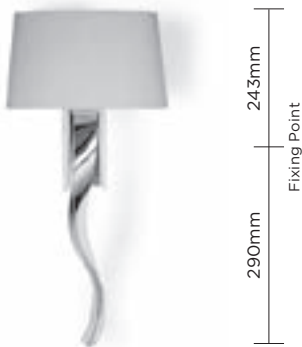

TWL08 RIBBON WALL LIGHT

HEIGHT	390mm	15 1/2"
WITH SHADE	533mm	21"
WIDTH	80mm	3 1/4"
WITH SHADE	267mm	10 1/2"
PROJECTION	200mm	7 3/4"

NET WEIGHT	1.6kg	3 1/2 lb
LAMPSHADE	10" Slim Oval Base 10 1/2" x 5", Top 9" x 4", Slope 6" 267mm x 127mm, 229mm x 102mm, 152mm	
MAX WATTAGE	1 x 25W	
LAMP	1 x SES (E14) Golf ball bulb	
VOLTAGE	220-240 V	

BACKPLATE DIMENSIONS
H 160mm (6 1/4") x W 80mm (3 1/4")
Technical data sheet available

FINISHES
Burnished Gold/Burnished Silver/
French Brass/Nickel
Alternative finishes available
See page 100 for further information

CONSTRUCTED FROM
Nickel plated brass or brass with decorative finish

QUICK SHIP Nickel with Putty silk shade

Surcharge €70

PRICE EXCLUDING TAX			
Lamp	€740	Silk Shade	€176
		Satin Shade	€252

Designed by Andrew & Sarah Hills © Porta Romana Limited