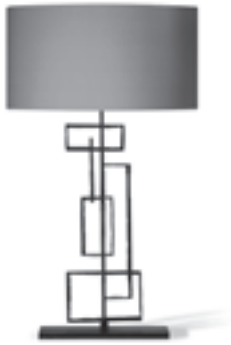

SLB47L LARGE SALPERTON LAMP

HEIGHT	610mm	24"
WITH SHADE	905mm	35 1/2"
WIDTH	340mm	13 1/2"
WITH SHADE	508mm	20"

FINISHES
Bronzed/Decayed Gold/Decayed Silver/White Gold
Alternative finishes available
See page 100 for further information

CONSTRUCTED FROM
Forged steel with decorative finish

NET WEIGHT	4.5kg	10lb

Designed by Andrew & Sarah Hills © Porta Romana Limited

LAMPSHADE 20" Straight Oval
Base 20" x 12",
Top 20" x 12", Slope 11"
508mm x 305mm,
508mm x 305mm, 279mm
100W

MAX WATTAGE

LAMP 1 x ES (E27) GLS bulb
VOLTAGE 220-240 V
FLEX AND SWITCH Twisted silk flex in brown (bronzed/gold) or silver (silver) with in-line switch

PRICE EXCLUDING TAX			
Lamp	€1035	Silk Shade	€278
		Satin Shade	€396