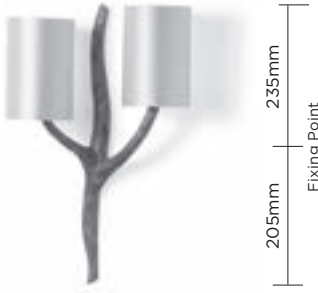

TWL44S SMALL RAMEAU
WALL LIGHT

HEIGHT	440mm	17 1/4"
WIDTH	200mm	7 3/4"
WITH SHADE	290mm	11 1/2"
PROJECTION	140mm	5 1/2"

Wall mounting bracket
H 18mm (3/4") x W 25mm (1")

Technical data sheet available

FINISHES
Decayed Gold/Decayed Silver/
Very Decayed Silver

Alternative finishes available
See page 100 for further information

CONSTRUCTED FROM
Cast alloy with decorative finish

Designed by Andrew & Sarah Hills © Porta Romana Limited

NET WEIGHT	0.5kg	1lb
LAMPSHADE	2 x 4" Cylinder 4" x 4" x 6" 102mm x 102mm x 152mm	
MAX WATTAGE	2 x 25W	
LAMPS	2 x G9 Halogen bulb	
VOLTAGE	220-240 V	

PRICE EXCLUDING TAX			
Lamp	€720	Silk Shade	€97 each
		Satin Shade	€140 each