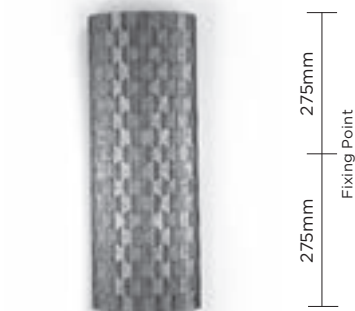

TWL82L LARGE ESCHER WALL LIGHT

HEIGHT 550mm 21 3/4"
WIDTH 180mm 7"
PROJECTION 100mm 4"

BACKPLATE DIMENSIONS
H 542mm (21 1/4") x W 200mm (7 3/4")

Technical data sheet available

FINISHES
Decayed Gold/Decayed Silver

CONSTRUCTED FROM
Steel with decorative finish

NET WEIGHT 3.2kg 7lb

Designed by Andrew & Sarah Hills © Porta Romana Limited

LAMP 2 x G9 Halogen bulb
MAX WATTAGE 2 x 40W
VOLTAGE 220-240 V

Surcharge €70

PRICE EXCLUDING TAX
Lamp €1670