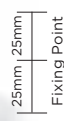

PL01 SQUARE PICTURE LIGHT

HEIGHT	50mm	2"
WIDTH	385mm	15 1/4"
PROJECTION	250mm	9 3/4"

LAMP	2 x G9 Halogen bulb
MAX WATTAGE	2 x 40W
VOLTAGE	220-240 V

BACKPLATE DIMENSIONS
H 50mm (2") x W 100mm (4")

Technical data sheet available

FINISHES
Brushed Brass/Brushed Nickel

CONSTRUCTED FROM
Patinated or nickel plated brass

INTEGRAL DIMMER SWITCH

NET WEIGHT	0.8kg	1 3/4 lb

PRICE EXCLUDING TAX	
Lamp	€545