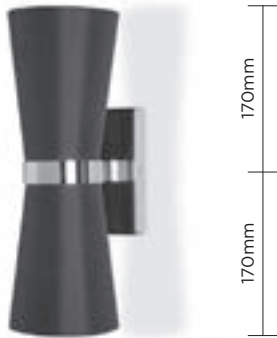

TWL63L LARGE LILBURN WALL LIGHT

HEIGHT	340mm	13 1/2"
WIDTH	115mm	4 1/2"
PROJECTION	133mm	5 1/4"

BACKPLATE DIMENSIONS
H 135mm (5 1/4") x W 115mm (4 1/2")
Technical data sheet available

FINISHES
Bronze/Nickel

CONSTRUCTED FROM
Cast brass or nickel plated brass with steel

NET WEIGHT	0.7kg	1 1/2 lb
LAMPSHADE	2 x Large Lilburn 3" x 4 1/4" x 6 1/4" 76mm x 108mm x 159mm	
MAX WATTAGE	2 x 25W	
LAMPS	2 x G9 Halogen bulb	
VOLTAGE	220-240 V	

PRICE EXCLUDING TAX			
Lamp	€505	Silk Shade	€99 each
		Satin Shade	€141 each

Designed by Andrew & Sarah Hills © Porta Romana Limited