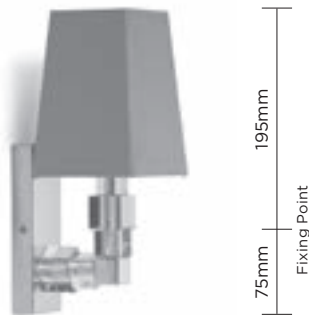

TWL75 BABY LARTIGUE WALL LIGHT

HEIGHT	150mm	6"
WITH SHADE	270mm	10 3/4"
WIDTH	50mm	2"
WITH SHADE	102mm	4"
PROJECTION	140mm	5 1/2"

BACKPLATE DIMENSIONS
H 155mm (6") x W 50mm (2")

Technical data sheet available

FINISHES
Clear Crystal with Nickel

CONSTRUCTED FROM
Nickel plated brass with crystal cubes

NET WEIGHT	0.7kg	1 1/2 lb

Designed by Andrew & Sarah Hills © Porta Romana Limited

LAMPSHADE	4" Tapering Cube 4" x 3" x 5 3/4" 102mm x 76mm x 146mm	
MAX WATTAGE	1 x 25W	

LAMP	1 x G9 Halogen bulb
VOLTAGE	220-240 V

Surcharge €70

PRICE EXCLUDING TAX		
Lamp	€505	
Silk Shade		€99
Satin Shade		€141