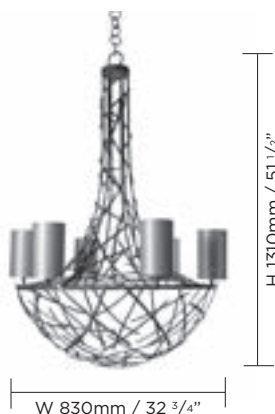

MCL26 FLYNN BALLROOM CHANDELIER

TOTAL DROP 2395mm 94"
(including ceiling rose, 1 metre of chain and fixture)
MINIMUM DROP 1420mm 56"
(including ceiling rose, minimum amount of chain possible and fixture)

CEILING ROSE DIMENSIONS
Diameter 115mm (4 1/2") x Depth 40mm (1 1/2")
1 metre (39 1/4") chain included.
Extra chain available, €360 per metre
Technical data sheet available

FINISHES
Bronzed/Burnished Silver/Burnt Silver/Gold
Alternative finishes available
See page 100 for further information

Designed by Andrew & Sarah Hills © Porta Romana Limited

CONSTRUCTED FROM
Forged steel with decorative finish

NET WEIGHT 12kg 26 1/2 lb

LAMPSHADE 6 x 4 1/4" Cylinder
4 1/4" x 4 1/4" x 7 1/4"
108mm x 108mm x 184mm

MAX WATTAGE 6 x 25W

LAMPS 6 x SES (E14) Candle bulb
VOLTAGE 220-240 V

REQUIRES DEDICATED CARRIER

PRICE EXCLUDING TAX
Lamp €10555 Silk Shade €99 each
Satin Shade €141 each