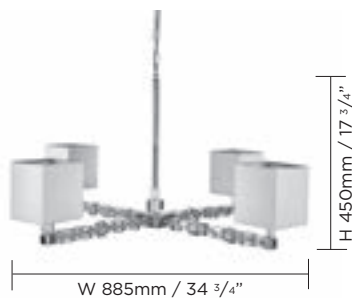

MCL07 SQUARE LARTIGUE CHANDELIER

TOTAL DROP 1525mm 60"
(including ceiling rose, 1 metre of chain and fixture)
MINIMUM DROP 530mm 20 3/4"
(including ceiling rose, minimum amount of chain possible and fixture)
CEILING ROSE DIMENSIONS
85mm (3 1/4") x 85mm (3 1/4") x Depth 30mm (1 1/4")
1 metre (39 1/4") chain included.
Extra chain available, €251 per metre
Technical data sheet available

FINISHES
Clear crystal with Nickel

Designed by Andrew & Sarah Hills © Porta Romana Limited

CONSTRUCTED FROM
Nickel plated steel with crystal cubes
NET WEIGHT 4.8kg 10 1/2 lb
LAMP SHADE 4 x 5" Cube
5" x 5" x 5 1/4"
127mm x 127mm x 133mm
MAX WATTAGE 4 x 25W
LAMPS 4 x SES (E14) Candle bulb
VOLTAGE 220-240 V

PRICE EXCLUDING TAX
Lamp €3075
Silk Shade €90 each
Satin Shade €132 each