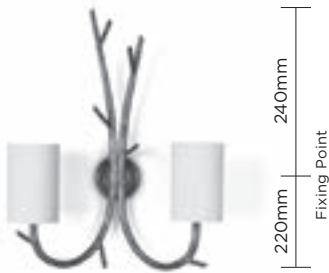

LAMP VOLTAGE	2 x SES (E14) Candle bulb 220-240V
--------------	---------------------------------------

PRICE EXCLUDING TAX		
Lamp	€720	Silk Shade €141 Satin Shade €204

**TWL05 TWIG WALL LIGHT**

HEIGHT	460mm	18"
WIDTH	370mm	14 1/2"
WITH SHADE	406mm	16"
PROJECTION	160mm	6 1/4"