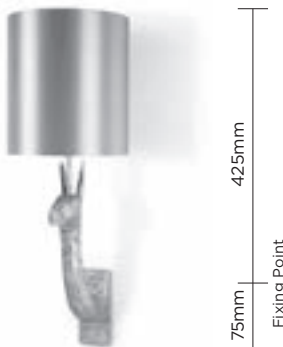

TWL45 LLAMA WALL LIGHT

HEIGHT	335mm	13 1/4"
WITH SHADE	500mm	19 3/4"
WIDTH	50mm	2"
WITH SHADE	178mm	7"
PROJECTION	200mm	7 3/4"

BACKPLATE DIMENSIONS
H 155mm (6") x W 50mm (2")

Technical data sheet available

FINISHES
Decayed Silver

Alternative finishes available
See page 100 for further information

CONSTRUCTED FROM
Cast composite and brass with decorative finish

Designed by Andrew & Sarah Hills © Porta Romana Limited

NET WEIGHT	1kg	2 1/4 lb
LAMPSHADE	7" Top Hat 7" x 7" x 8" 178mm x 178mm x 203mm	
MAX WATTAGE	1 x 40W	
LAMP	1 x SES (E14) Golf ball bulb	
VOLTAGE	220-240 V	

Surcharge €70

PRICE EXCLUDING TAX			
Lamp	€690	Silk Shade	€104
		Satin Shade	€146