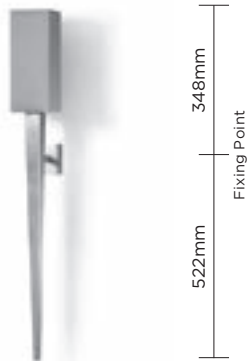

TWL16L LARGE TAPERING WALL LIGHT

HEIGHT	640mm	25"
WITH SHADE	870mm	34 1/4"
WIDTH	60mm	2 1/4"
WITH SHADE	102mm	4"
PROJECTION	190mm	7 1/2"

BACKPLATE DIMENSIONS
H 80mm (3 1/4") x W 60mm (2 1/4")
Technical data sheet available

FINISHES
Burnished Silver/Italian Rust
Alternative finishes available
See page 100 for further information

CONSTRUCTED FROM
Metal alloy with decorative finish

Designed by Andrew & Sarah Hills © Porta Romana Limited

NET WEIGHT	1.15kg	2 3/4 lb
LAMPSHADE	4" Tall Cube 4" x 4" x 10" 102mm x 102mm x 254mm	
MAX WATTAGE	1 x 25W	
LAMP	1 x SES (E14) Candle bulb	
VOLTAGE	220-240 V	

Surcharge €70

PRICE EXCLUDING TAX		
Lamp	€595	Silk Shade €95 Satin Shade €138