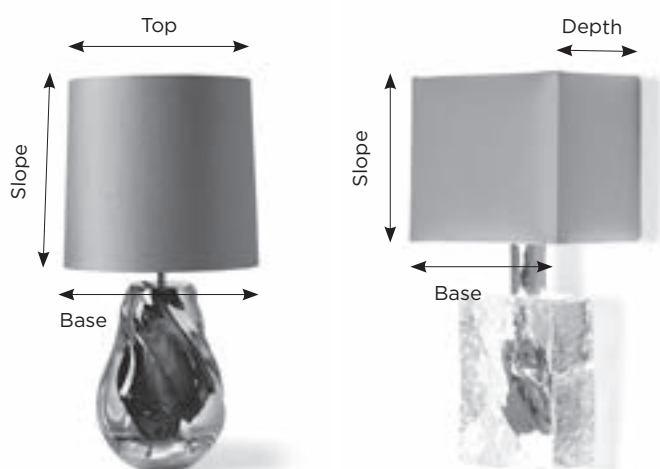

## DIMENSIONS AND WEIGHTS

- Dimensions and weights are provided as a guide. All Porta Romana products are made by hand and variations can occur in some products.
- Where a dimension is shown as an approximate value, i.e. the blown glass products, the variation can be as much as 35mm.
- Where dimensions are shown in inches they are rounded to the nearest 1/4".
- HEIGHT OF TABLE LAMP is always measured from the base of the item to the bottom of the lamp holder.
- HEIGHT WITH SHADE is measured from the base of the item to the top of the lampshade.
- HEIGHT OF WALL LIGHT is measured from the base of the item to the bottom of the lamp holder OR to the top of the product (whichever is the highest).
- PROJECTION OF WALL LIGHT includes the recommended lampshade.
- TOTAL DROP OF CHANDELIER includes the ceiling rose, one metre of chain and fixture.
- MINIMUM DROP OF CHANDELIER includes the ceiling rose, minimum length of chain possible and fixture. The ceiling rose depth and chain or rod lengths are also listed separately.
- LAMP SHADE DIMENSIONS are shown BASE X TOP X SLOPE or BASE X DEPTH X SLOPE (see images below) unless otherwise detailed.