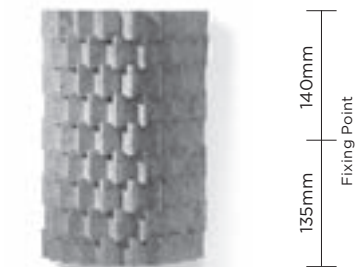

TWL82S SMALL ESCHER WALL LIGHT

HEIGHT 275mm 10 3/4"
WIDTH 180mm 7"
PROJECTION 100mm 4"

BACKPLATE DIMENSIONS
H 275mm (10 3/4") x W 200mm (7 3/4")

Technical data sheet available

FINISHES
Decayed Gold/Decayed Silver

CONSTRUCTED FROM
Steel with decorative finish

NET WEIGHT 1.6kg 3 1/2 lb

Designed by Andrew & Sarah Hills © Porta Romana Limited

LAMP 1 x G9 Halogen bulb
MAX WATTAGE 1 x 40W
VOLTAGE 220-240 V

Surcharge €70

PRICE EXCLUDING TAX
Lamp €1015