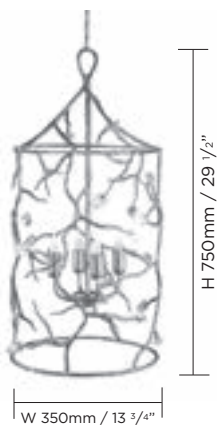

MCL27 BLOSSOM LANTERN

TOTAL DROP 1835mm 72"
(including ceiling rose, 1 metre of chain and fixture)
MINIMUM DROP 830mm 32 3/4"
(including ceiling rose, minimum amount of chain possible and fixture)

CEILING ROSE DIMENSIONS
Diameter 115mm (4 1/2") x Depth 40mm (1 1/2")
1 metre (39 1/4") chain included.
Extra chain available, €251 per metre
Technical data sheet available

FINISHES
Decayed Silver/Plaster White/White Gold with Glass detail
Alternative finishes available
See page 100 for further information

Designed by Andrew & Sarah Hills © Porta Romana Limited

CONSTRUCTED FROM
Forged steel with decorative finish and glass

NET WEIGHT 6.2kg 13 3/4 lb

LAMPS 4 x SES (E14) Flame Tip Candle bulb

MAX WATTAGE 4 x 25W

VOLTAGE 220-240 V

PRICE EXCLUDING TAX
Lamp €4030