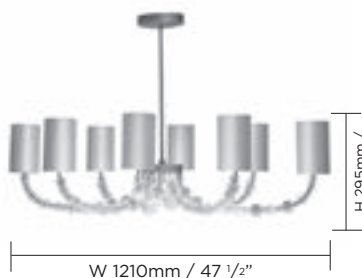

MCL11 OVAL LARTIGUE CHANDELIER

DROPS AVAILABLE
735mm 29" (500mm/20" rod)
1035mm 40 3/4" (800mm/32" rod)
1335mm 52 1/2" (1100mm/44" rod)
(including ceiling rose, rod length, and fixture)
Custom rod lengths available upon request
(max 1600mm, min 300mm), €251 per metre
CEILING ROSE DIMENSIONS
115mm (4 1/2") x 180mm (7") x Depth 40mm (1 1/2")
Technical data sheet available

FINISHES
Clear crystal with Nickel, Burnt Silver or French Brass
Alternative finishes available
See page 100 for further information

Designed by Andrew & Sarah Hills © Porta Romana Limited

CONSTRUCTED FROM
Nickel plated steel or steel with decorative finish with crystal cubes
NET WEIGHT 9kg 19 3/4 lb
LAMP SHADE 8 x 4" Cylinders
4" x 4" x 6"
102mm x 102mm x 152mm
MAX WATTAGE 8 x 25W
LAMPS 8 x SES (E14) Candle bulb
VOLTAGE 220-240 V

REQUIRES DEDICATED CARRIER
QUICK SHIP Clear/Nickel
5 DAY SERVICE with Putty silk shades

PRICE EXCLUDING TAX
Lamp €5470
Silk Shade €97 each
Satin Shade €140 each