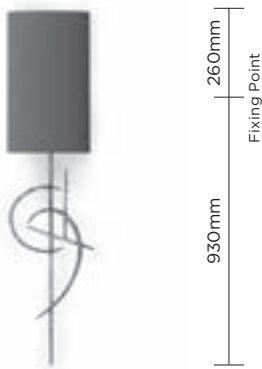

TWL87 CLEF WALL LIGHT

HEIGHT 1020mm 40 1/4"
WITH SHADE 1190mm 46 3/4"
WIDTH 280mm 11"
PROJECTION 130mm 5"

BACKPLATE DIMENSIONS
H 180mm (7") x W 115mm (4 1/2")

Technical data sheet available

FINISHES
Bronzed/Decayed Silver/Gold

Alternative finishes available
See page 100 for further information

CONSTRUCTED FROM
Forged steel with decorative finish

NET WEIGHT 2.4kg 5 1/4 lb

Designed by Andrew & Sarah Hills © Porta Romana Limited

LAMPSHADE 10 1/2" Open Back Oval
Base 10 1/2" x 5",
Top 10 1/2" x 5", Slope 17 3/4"
267mm x 127mm,
267mm x 127mm, 451mm

MAX WATTAGE 1 x 25W

LAMP 1 x G9 Halogen bulb

VOLTAGE 220-240 V

PRICE EXCLUDING TAX		
Lamp	€950	
Silk Shade		€215
Satin Shade		€308