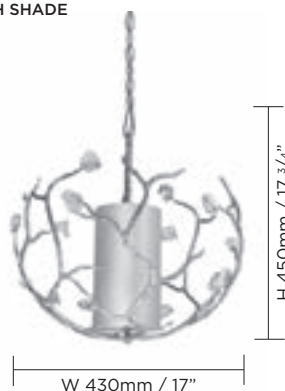

MCL18S SMALL BLOSSOM CHANDELIER WITH SHADE

TOTAL DROP 1535mm 60 1/2"
(including ceiling rose, 1 metre of chain and fixture)
MINIMUM DROP 560mm 22"
(including ceiling rose, minimum amount of chain possible and fixture)
CEILING ROSE DIMENSIONS
Diameter 115mm (4 1/2") x Depth 40mm (1 1/2")
1 metre (39 1/4") chain included.
Extra chain available, €251 per metre
Technical data sheet available

FINISHES
Decayed Silver/White Gold with Glass detail

Alternative finishes available
See page 100 for further information

Designed by Andrew & Sarah Hills © Porta Romana Limited

CONSTRUCTED FROM
Forged steel with decorative finish and glass
NET WEIGHT 2.2kg 4 3/4 lb
LAMP SHADE 5 1/2" Cylinder, finial fitting
5 1/2" x 5 1/2" x 9"
140mm x 140mm x 229mm
MAX WATTAGE 1 x 40W
LAMPS 1 x SES (E14) Candle bulb
VOLTAGE 220-240 V

PRICE EXCLUDING TAX
Lamp €3180 Silk Shade €108
Satin Shade €148