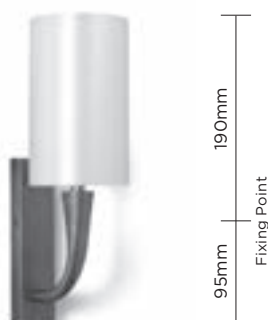

TWL76 TRUMPET WALL LIGHT

HEIGHT	160mm	6 1/4"
WITH SHADE	285mm	11 1/4"
WIDTH	40mm	1 1/2"
WITH SHADE	90mm	3 1/2"
PROJECTION	130mm	5"

BACKPLATE DIMENSIONS
H 160mm (6 1/4") x W 40mm (1 1/2")

Technical data sheet available

FINISHES
Bronze/Nickel

CONSTRUCTED FROM
Cast brass or nickel plated brass

NET WEIGHT	0.4kg	1lb

Designed by Andrew & Sarah Hills © Porta Romana Limited

LAMPSHADE	3 1/2" Cylinder 3 1/2" x 3 1/2" x 6" 89mm x 89mm x 152mm	
MAX WATTAGE	1 x 25W	

LAMP	1 x G9 Halogen bulb
VOLTAGE	220-240 V

QUICK SHIP Bronze/Nickel with Putty silk shade

Surcharge €70

PRICE EXCLUDING TAX		
Lamp	€425	
Silk Shade		€95
Satin Shade		€138