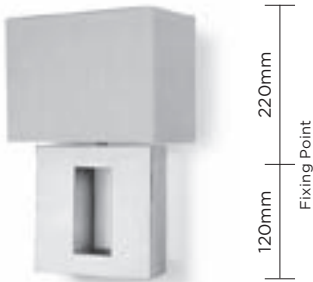

TWL18 BOX WALL LIGHT

HEIGHT	200mm	7 3/4"
WITH SHADE	340mm	13 1/2"
WIDTH	175mm	7"
WITH SHADE	222mm	8 3/4"
PROJECTION	109mm	4 1/4"

BACKPLATE DIMENSIONS
H 180mm (7") x W 175mm (7")
Technical data sheet available

FINISHES
Nickel

CONSTRUCTED FROM
Nickel plated brass

Designed by Alison Milam © Porta Romana Limited

NET WEIGHT	1.1kg	2 1/2 lb
LAMPSHADE	8" Open Back Rectangle 8 3/4" x 4 1/4" x 6 1/2" 222mm x 109mm x 165mm	
MAX WATTAGE	1 x 25W	
LAMP	1 x SES (E14) Golf ball bulb	
VOLTAGE	220-240 V	

PRICE EXCLUDING TAX		
Lamp	€865	Silk Shade €162 Satin Shade €230