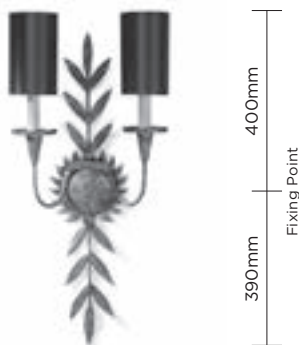

TWL74 BEATRICE WALL LIGHT

HEIGHT	745mm	29"
WITH SHADE	790mm	31"
WIDTH	360mm	14"
WITH SHADE	365mm	14 1/4"
PROJECTION	140mm	5 1/2"

BACKPLATE DIMENSIONS
Diameter 130mm (5")

Technical data sheet available

FINISHES
Venetian Gold/Venetian Silver

Alternative finishes available
See page 100 for further information

CONSTRUCTED FROM
Copper with decorative finish

Designed by Andrew & Sarah Hills © Porta Romana Limited

NET WEIGHT	1.4kg	3lb
LAMPSHADE	2 x 4 1/4" Cylinder 4 1/4" x 4 1/4" x 7 1/4" 108mm x 108mm x 184mm	
MAX WATTAGE	2 x 25W	

LAMPS	2 x SES (E14) Candle bulb
VOLTAGE	220-240 V

PRICE EXCLUDING TAX		
Lamp	€1705	
Silk Shade		€99 each
Satin Shade		€141 each