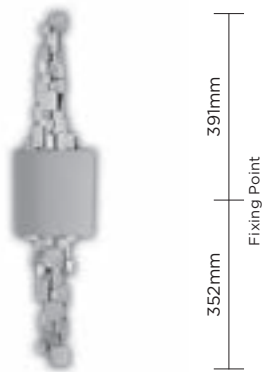

TWL88 LUCA WALL LIGHT

HEIGHT 743mm 29 1/4"
WIDTH 135mm 5 1/4"
WITH SHADE 165mm 6 1/2"
PROJECTION 90mm 3 1/2"

BACKPLATE DIMENSIONS
H 160mm (6 1/4") x W 115mm (4 1/2")

Technical data sheet available

FINISHES
Brass

CONSTRUCTED FROM
Brass

NET WEIGHT 1.8kg 4lb

Designed by Andrew & Sarah Hills © Porta Romana Limited

LAMPSHADE 6" Luca Semi Cylinder
6 1/2" x 3 1/4" x 7"
165mm x 83mm x 178mm

MAX WATTAGE 25W

LAMP 1 x G9 Halogen bulb

VOLTAGE 220-240 V

Surcharge €70

PRICE EXCLUDING TAX		
Lamp	€2070	
Silk Shade		€159
Satin Shade		€228

TWL89S JORDAN WALL LIGHT