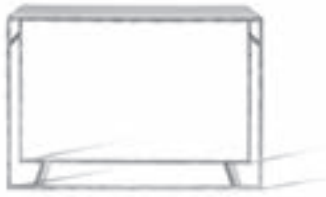

CCT01S SMALL GIACOMETTI
CONSOLE TABLE

HEIGHT	850mm	33 1/2"
WIDTH	1200mm	47 1/4"
DEPTH	400mm	15 3/4"

CONSTRUCTED FROM
Forged steel with decorative finish and lacquered wood
or toughened glass top with wood support

NET WEIGHT	38kg	83 3/4 lb

FINISHES
Bronzed/Burnt Silver/Green Bronze
Versailles Gold with Black Glass
or Faux Limestone top

ALTERNATIVE DECORATIVE FINISHES AVAILABLE
FOR BASE
ALTERNATIVE POLISHED/LACQUERED FINISH FOR TOP
30% surcharge
See page 100 for options and details

SUITABLE FOR CUSTOM SIZE - BASE AND TOP
BASE AVAILABLE SEPARATELY 25% discount
See page 100 for details

REQUIRES DEDICATED CARRIER
REQUIRES CRATE FOR ALL OVERSEAS DESTINATIONS

Designed by Andrew & Sarah Hills © Porta Romana Limited

PRICE EXCLUDING TAX
€3855