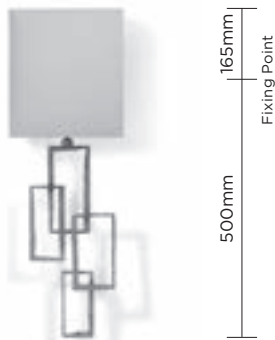

TWL56S SMALL SALPERTON WALL LIGHT

HEIGHT	560mm	22"
WITH SHADE	665mm	26"
WIDTH	180mm	7"
WITH SHADE	229mm	9"
PROJECTION	95mm	3 3/4"

BACKPLATE DIMENSIONS
Diameter 115mm (4 1/2")

Technical data sheet available

FINISHES
Bronzed/Decayed Gold/Decayed Silver/White Gold
Alternative finishes available
See page 100 for further information

CONSTRUCTED FROM
Forged steel with decorative finish

Designed by Andrew & Sarah Hills © Porta Romana Limited

NET WEIGHT	1.1kg	2 1/2 lb
LAMPSHADE	9" Open Back Short Rectangle 9" x 3 3/4" x 10" 229mm x 95mm x 254mm	
MAX WATTAGE	1 x 25W	
LAMP VOLTAGE	1 x G9 Halogen bulb 220-240 V	
QUICK SHIP	White Gold with Putty silk shade	

PRICE EXCLUDING TAX		
Lamp	€785	Silk Shade €176 Satin Shade €252