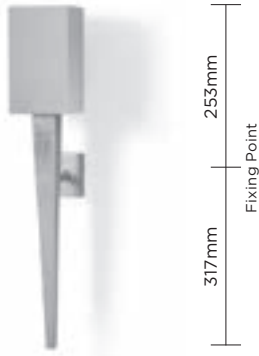

TWL16S SMALL TAPERING WALL LIGHT

HEIGHT	410mm	16 1/4"
WITH SHADE	570mm	22 1/2"
WIDTH	60mm	2 1/4"
WITH SHADE	102mm	4"
PROJECTION	180mm	7"

BACKPLATE DIMENSIONS
H 80mm (3 1/4") x W 60mm (2 1/4")
Technical data sheet available

FINISHES
Burnished Silver/Italian Rust
Alternative finishes available
See page 100 for further information

CONSTRUCTED FROM
Metal alloy with decorative finish

Designed by Andrew & Sarah Hills © Porta Romana Limited

NET WEIGHT	1kg	2 1/4 lb
LAMPSHADE	4" Short Cube 4" x 4" x 7" 102mm x 102mm x 178mm	
MAX WATTAGE	1 x 25W	
LAMP	1 x SES (E14) Candle bulb	
VOLTAGE	220-240 V	

Surcharge €70

PRICE EXCLUDING TAX		
Lamp	€520	Silk Shade €91 Satin Shade €133